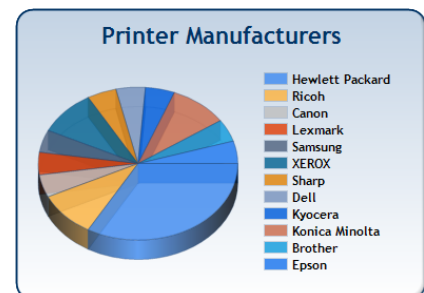

- 🏠 DASHBOARD
- 📄 REPORTS
- 🔔 ALERTS
- 📊 ASSESSMENT
- 📌 ADVICE
  - Total
  - Missed Shutdown
  - Old Devices
  - High Color Usage
- 👤 GROUPS
- ⚙️ ADMIN
- 🔗 HELP

VIEW FILTER EXPORT 21-12-2019 TO 21-01-2018

This is an average of all the available Advice Scores for the device. If you have a lot of devices in the Red Zone, we recommend that you focus your efforts here, in the Total Advice area, in order to address the most critical issues first.

Advice Score Explanation

- **0-49 - Green Zone**
  We do not recommend any action based on Advice Scores in this zone.
- **50-74 - Yellow Zone**
  We recommend you be alert to devices in this zone. It is safe to simply observe and evaluate for a period of time if a device is placed in only 1-2 Yellow Zone Advice types - especially if you have devices with Red Zone Advice score which would require more immediate attention.
- **75-100 - Red Zone**
  We recommend you to take action on all devices placed in the Red Zone. Please notice that some devices might only be being used inefficiently or incorrect, while others should be replaced.

	Device name	IPv4	Serial #	Hostname	Total Score
1	HP LaserJet P2055dn	128.252.163.5	BRBSS91M05Q	NPI9C9075	92
1	Toshiba e-STUDIO 5520C	128.252.39.77	CSJ019396	tosh5520B4560	91
1	HP LaserJet Pro P1606dn	128.252.164.192	VNB3M53601	NPIBFE176	84
1	Konica Minolta Bizhub C360	128.252.109.31	AOED011019634	KMBT68CC45	81
1	HP OfficeJet Pro X476dw MFP	128.252.164.177	CN42HGX04K	HP34E5AC	75
1	Konica Minolta Bizhub C454e	128.252.199.3	A5C0011000162	KMBT826623	72
1	Kyocera TASKalfa 3551ci	128.252.58.53	L8H4602190	KM3F0310	70
1	Kyocera TASKalfa 4551ci	128.252.58.54	L8D4603101	KM3EFC47	70
1	HP LaserJet Pro 400 M401dne	128.252.74.202	PHGFC17609	NPI2C483A	66
1	HP LaserJet M1536dnf MFP	128.252.66.185	CNF8DD52CJ	NPI6BB46D	62
1	HP Color LaserJet CP2025dn	128.252.78.195	JPBF500393	NPI2749F0	54
1	HP Color LaserJet CP4005n	128.252.142.27	JP8RB74876	CFHP-COLOR1	52
1	Xerox Phaser 3635 MFP/S	128.252.125.236	BB1845163	hw260	46