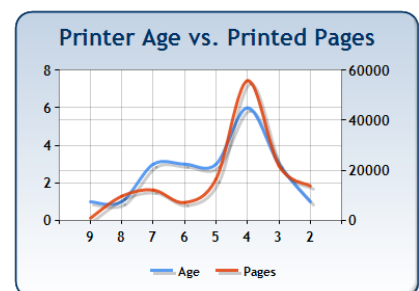

- 🏠 DASHBOARD
- 📄 REPORTS
- 🔔 ALERTS
- 📊 ASSESSMENT
- 📌 ADVICE
  - Total
  - Missed Shutdown
  - Old Devices
  - High Color Usage
- 👤 GROUPS
- ⚙️ ADMIN
- 🔗 HELP

VIEW FILTER EXPORT 21-12-2019 TO 21-01-2018

This is an average of all the available Advice Scores for the device. If you have a lot of devices in the Red Zone, we recommend that you focus your efforts here, in the Total Advice area, in order to address the most critical issues first.

Advice Score Explanation

- **0-49 - Green Zone**
  We do not recommend any action based on Advice Scores in this zone.
- **50-74 - Yellow Zone**
  We recommend you be alert to devices in this zone. It is safe to simply observe and evaluate for a period of time if a device is placed in only 1-2 Yellow Zone Advice types - especially if you have devices with Red Zone Advice score which would require more immediate attention.
- **75-100 - Red Zone**
  We recommend you to take action on all devices placed in the Red Zone. Please notice that some devices might only be being used inefficiently or incorrect, while others should be replaced.

	Device name	IPv4	Serial #	Hostname	Total Score
1	HP LaserJet P2055dn	128.252.163.5	BRBSS91M05Q	NPI9C9075	92
1	Toshiba e-STUDIO 5520C	128.252.39.77	CSJ019396	tosh5520B4560	91
1	HP LaserJet Pro P1606dn	128.252.164.192	VNB3M53601	NPIBFE176	84
1	Konica Minolta Bizhub C360	128.252.109.31	AOED011019634	KMBT68CC45	81
1	HP OfficeJet Pro X476dw MFP	128.252.164.177	CN42HGX04K	HP34E5AC	75
1	Konica Minolta Bizhub C454e	128.252.199.3	A5C0011000162	KMBT826623	72
1	Kyocera TASKalfa 3551ci	128.252.58.53	L8H4602190	KM3F0310	70
1	Kyocera TASKalfa 4551ci	128.252.58.54	L8D4603101	KM3EFC47	70
1	HP LaserJet Pro 400 M401dne	128.252.74.202	PHGFC17609	NPI2C483A	66
1	HP LaserJet M1536dnf MFP	128.252.66.185	CNF8DD52CJ	NPI6BB46D	62
1	HP Color LaserJet CP2025dn	128.252.78.195	JPBF500393	NPI2749F0	54
1	HP Color LaserJet CP4005n	128.252.142.27	JP8RB74876	CFHP-COLOR1	52
1	Xerox Phaser 3635 MFP/S	128.252.125.236	BB1845163	hw260	46